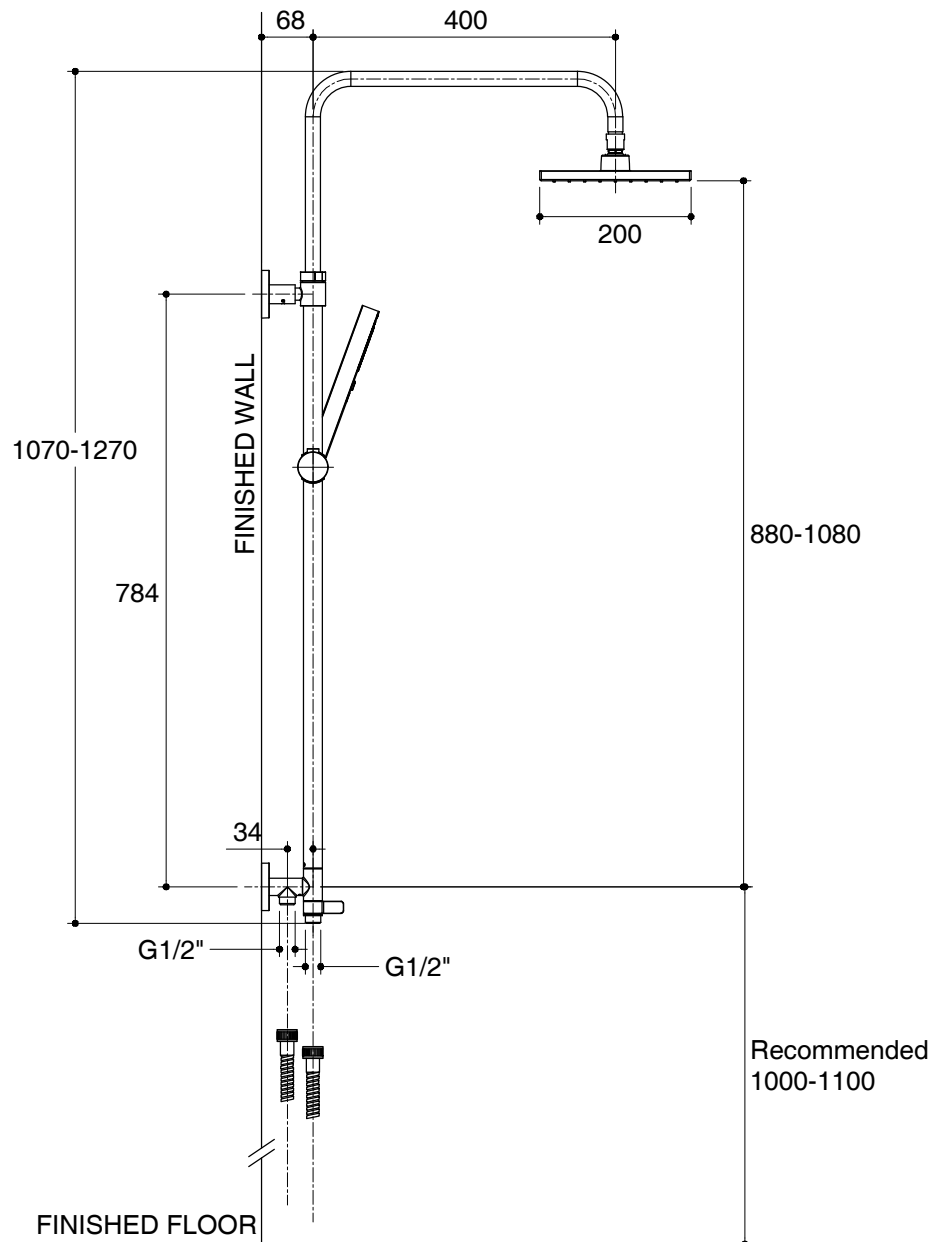

Dimensions are approximate.

Unit: mm

SKU	K-76633T-B
Name	ANGULAR
Description	COLUMN WITH SQUARE HEAD & HANDSHOWER

**KOHLER**

\*The recommended dimension for installation can be adjusted according to user preferences and layout.