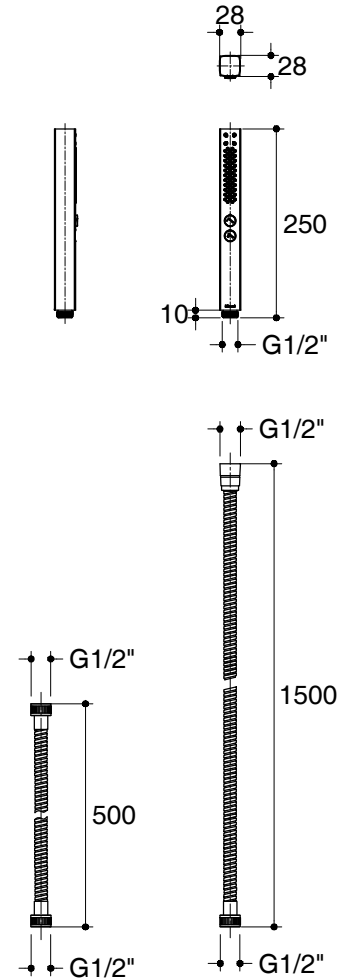

Dimensions are approximate.

Unit: mm

SKU	K-76633T-B
Name	ANGULAR
Description	COLUMN WITH SQUARE HEAD & HANDSHOWER

**KOHLER**

\*The recommended dimension for installation can be adjusted according to user preferences and layout.