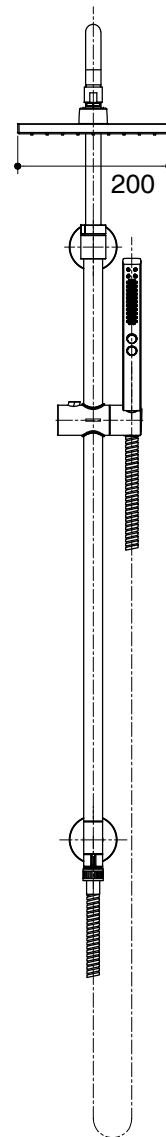

Dimensions are approximate.

Unit: mm

SKU	K-76633T-B
Name	ANGULAR
Description	COLUMN WITH SQUARE HEAD & HANDSHOWER

**KOHLER**

\*The recommended dimension for installation can be adjusted according to user preferences and layout.